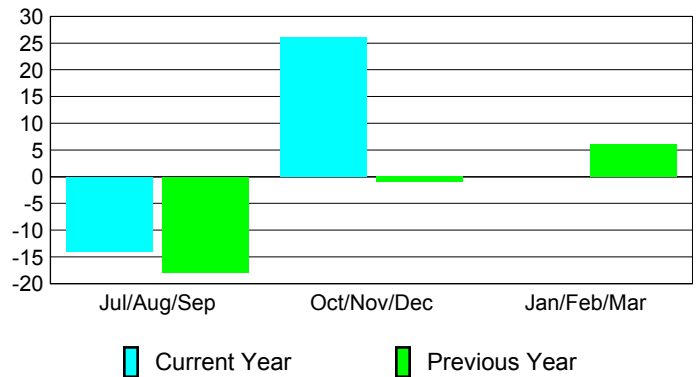

Gender Comparison 2012-2013

Jul/Aug/Sep

Oct/Nov/Dec

Jan/Feb/Mar

Male

Female