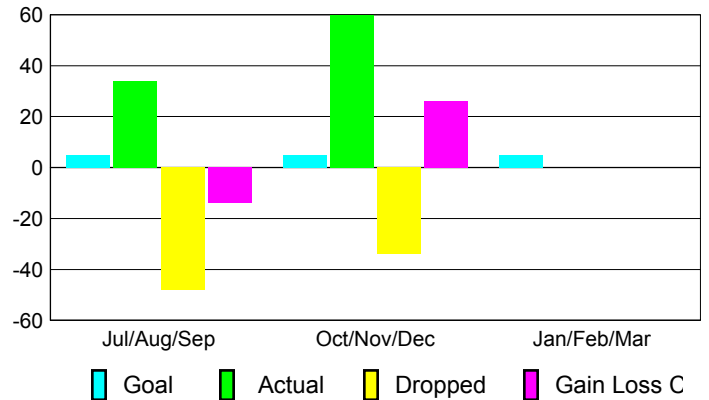

### YTD Status Quo Clubs 2012-2013

Status Quo Clubs Compared to Status Quo Members

## MEMBERSHIP

**Membership Results  
2012-2013**

**Membership  
2011-2012**

Month	Net Memb Goal	Actual New Memb	Actual Dropped Memb	Gain/Loss of Memb	Gain/Loss of Memb
Jul/Aug/Sep	5	34	-48	-14	-18
Oct/Nov/Dec	5	60	-34	26	-1
Jan/Feb/Mar	5				6
<b>Totals</b>	<b>15</b>	<b>94</b>	<b>-82</b>	<b>12</b>	<b>-13</b>

### Membership Results 2012-2013

Goal, New, Dropped, Gain/Loss

### Comparison of Membership Gain/Loss

Current Year Compared to the Previous Year